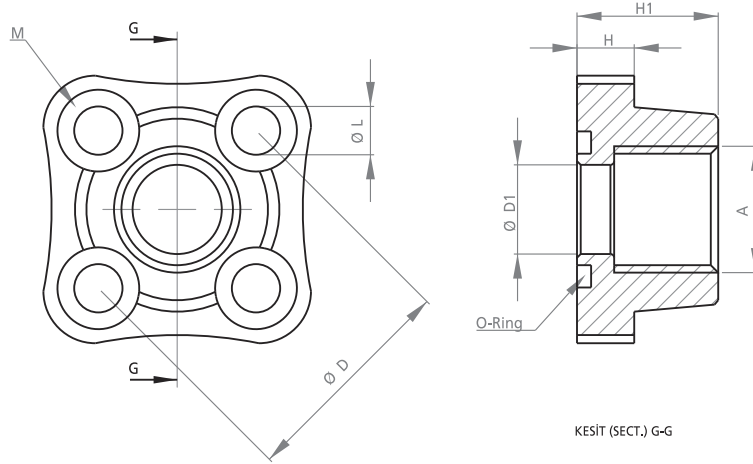

DZA DÖVME POMPA ADAPTÖRÜ

STRAIGHT FLANGE MOUNTING PIPE THREADED WROUGHT

KOD CODE	A	D	D1	H	H1	L	M	O-RİNG O-RING
DZA 430	R 3/8"	30	12	7	19	6.5	M 6X20	15,88X2,62
DZA 435	R 3/8"	35	12	8	20	6.5	M 6X20	18,72X2,62
DZA 440M6	R 1/2"	40	16	10	22	6.5	M 6X20	22X3
DZA 440	R 1/2"	40	16	10	22	8.5	M 8X20	22X3
DZA 448	R 3/4"	48	22	12	25	8.5	M 8X20	29X4
DZA 451	R 3/4"	51	22	12	25	10.5	M 10X25	29X4
DZA 456	R 3/4"	56	22	12	25	10.5	M 10X25	29X4